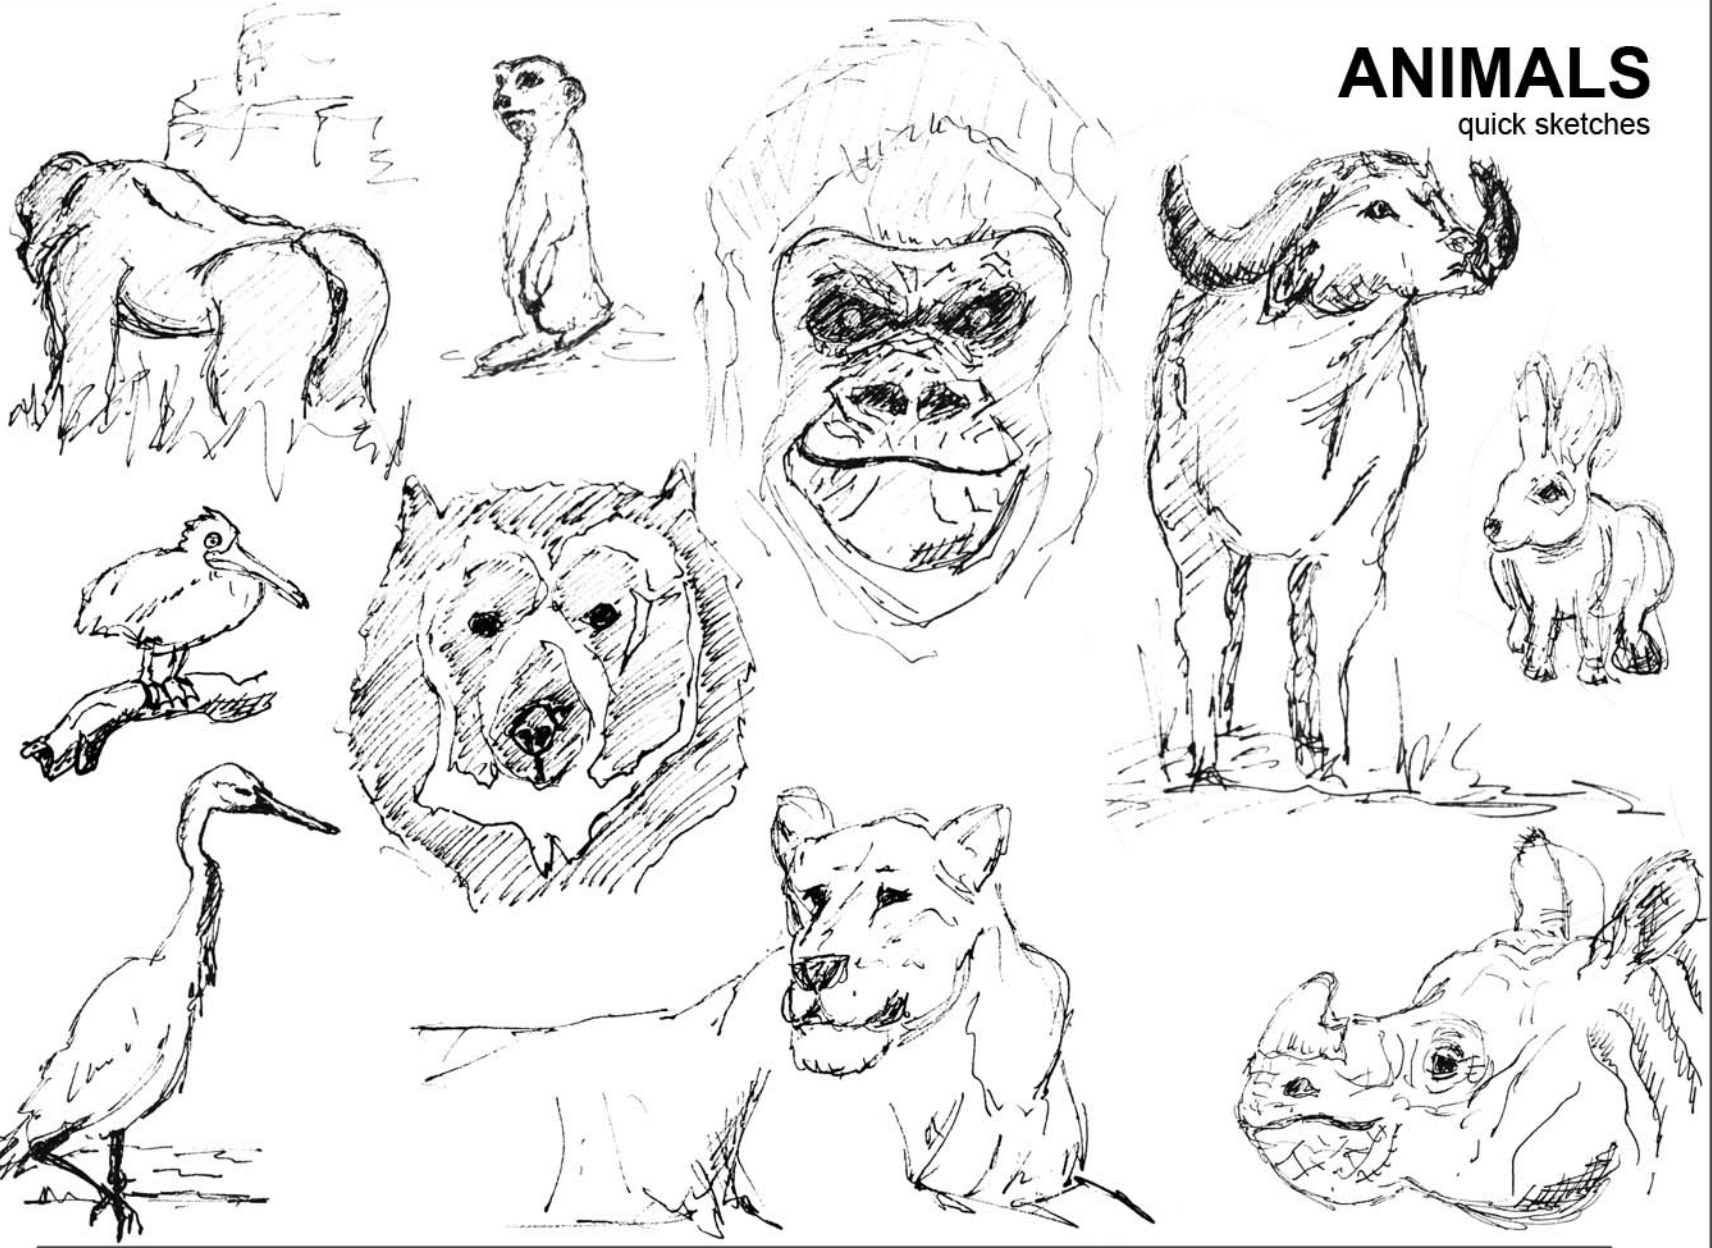

ANIMALS

quick sketches

Francisco J. Rivero
animator

cell. 310.869.4611
francisco@franciscorivero.com